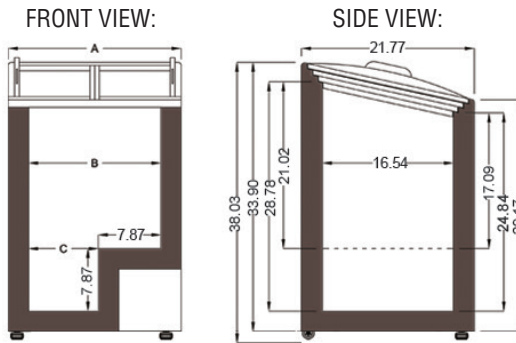

MXH7.1C / MXH10.6C / MXH14.2C CURVED GLASS DISPLAY FREEZER

DIMENSIONS

MXH7.1C

A	37.52 inch
B	32.28 inch
C	24.41 inch

MXH10.6C MXH14.2C

A	47.05 inch	54.92 inch
B	41.30 inch	49.17 inch
C	28.70 inch	36.57 inch

MODEL	DIMENSIONS (W"xD"xH")	SHIPPING DIM (W"xD"xH")	CAPACITY	VOLTAGE/HZ	UNIT WEIGHT	SHIP WEIGHT
MXH7.1C	37.52 x 21.77 x 38.03 554 x 589 x 1019mm	40.9 x 25.2 x 38.4 1039 x 640 x 975mm	7.1 Cu Ft 201 L	115/60Hz/1 220~230/60Hz	105.8 lb 48 kg	110 lb 50 kg
MXH10.6C	47.05 x 25.60 x 36.89 953 x 589 x 1036mm	50.4 x 29.5 x 38.6 1280 x 749 x 980mm	9.7 Cu Ft 300 L	115/60Hz/1 220~230/60Hz	132.2 lb 60 kg	154 lb 70 kg
MXH14.2C	54.92 x 25.60 x 36.89 1397 x 229 x 1036mm	58.3 x 29.5 x 38.6 1481 x 749 x 980mm	11.8 Cu Ft 402 L	115/60Hz/1 220~230/60Hz	147.7 lb 67 kg	174.2 lb 79 kg