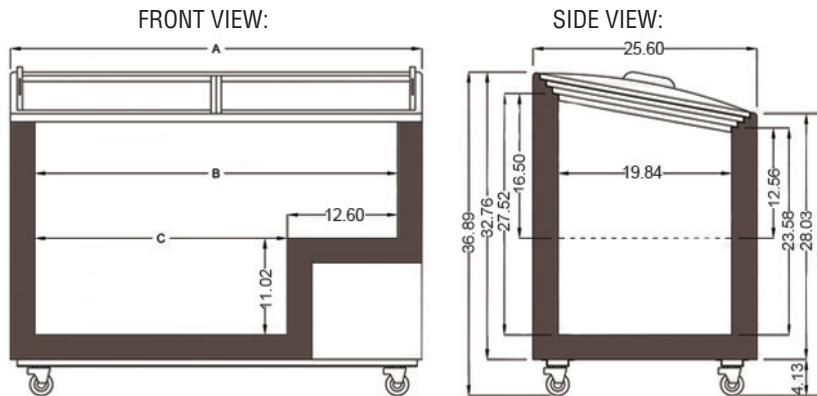

MXH7.1C / MXH10.6C / MXH14.2C CURVED GLASS DISPLAY FREEZER

DIMENSIONS

MXH7.1C

A	37.52 inch
B	32.28 inch
C	24.41 inch

MXH10.6C MXH14.2C

A	47.05 inch	54.92 inch
B	41.30 inch	49.17 inch
C	28.70 inch	36.57 inch

MODEL	DIMENSIONS (W"xD"xH")	SHIPPING DIM (W"xD"xH")	CAPACITY	VOLTAGE/HZ	UNIT WEIGHT	SHIP WEIGHT
MXH7.1C	37.52 x 21.77 x 38.03 554 x 589 x 1019mm	40.9 x 25.2 x 38.4 1039 x 640 x 975mm	7.1 Cu Ft 201 L	115/60Hz/1 220~230/60Hz	105.8 lb 48 kg	110 lb 50 kg
MXH10.6C	47.05 x 25.60 x 36.89 953 x 589 x 1036mm	50.4 x 29.5 x 38.6 1280 x 749 x 980mm	9.7 Cu Ft 300 L	115/60Hz/1 220~230/60Hz	132.2 lb 60 kg	154 lb 70 kg
MXH14.2C	54.92 x 25.60 x 36.89 1397 x 229 x 1036mm	58.3 x 29.5 x 38.6 1481 x 749 x 980mm	11.8 Cu Ft 402 L	115/60Hz/1 220~230/60Hz	147.7 lb 67 kg	174.2 lb 79 kg