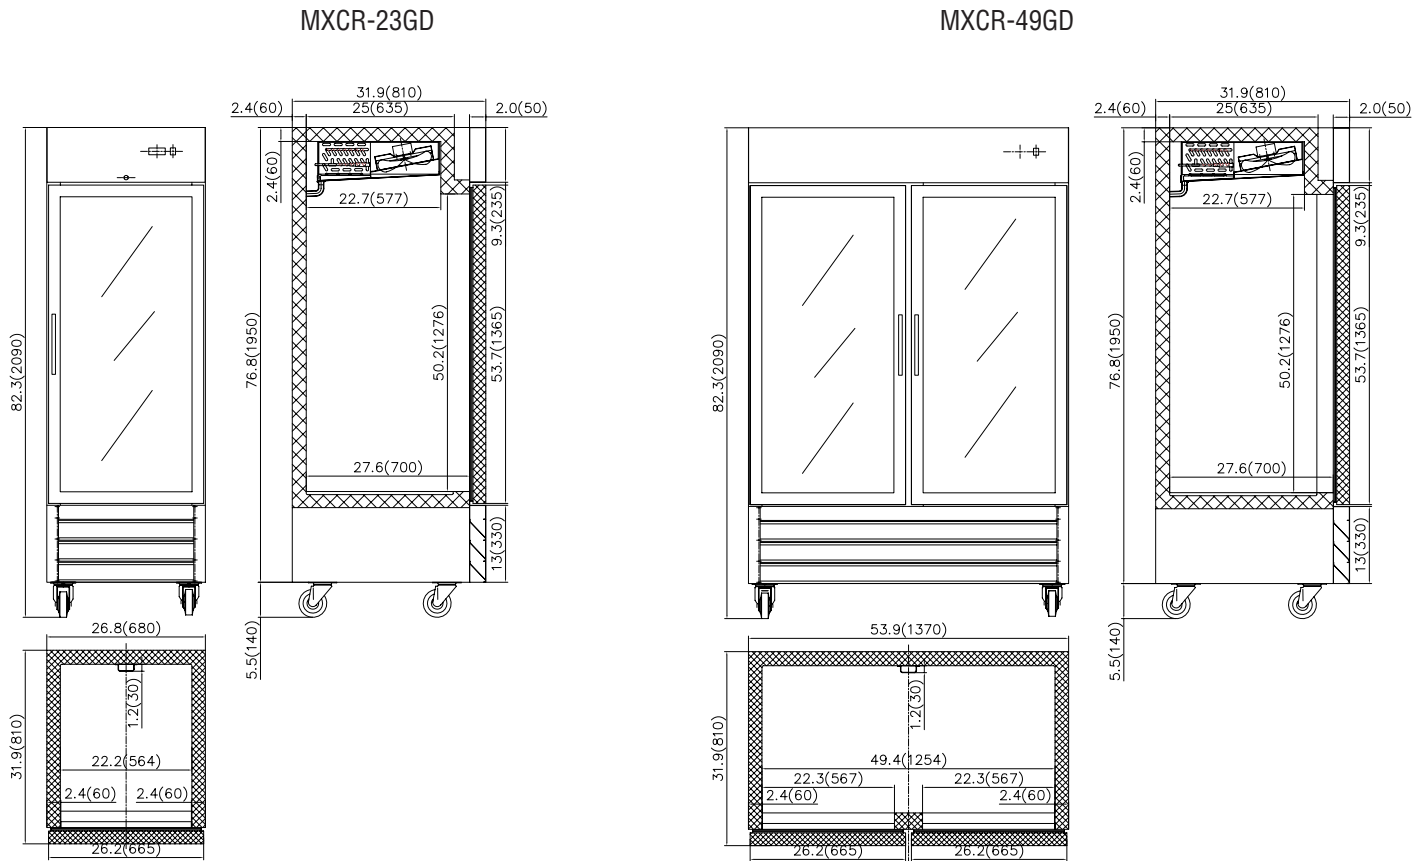

Specifications subject to change without notice.

Approvals: UL, CUL, UL Sanitation approved

MXCR-23GD / MXCR-49GD

MXCR-23GD / MXCR-49GD

GLASS DOOR REACH-IN REFRIGERATION

DIMENSIONS

Additional Measurements:

- Depth of unit with door open at 90°: 58.0in (1475mm)
- Height of unit from floor to top of door: 72.6in (1855mm)

| MODEL | DIMENSIONS (W"xD"xH") | SHIPPING DIMS (W"xD"xH") | CAPACITY | SHELVES | NET WEIGHT | SHIP WEIGHT |
|-----------|---|---|---------------------|-------------------|--------------------|------------------|
| MXCR-23GD | 26.8 x 31.9 x 82.3 681 x 810 x 2090mm | 29.9 x 34.1 x 84.6 759 x 866 x 2149mm | 23 Cu Ft 603 L | 3 (adjustable) | 293 lb 133 kg | 366 lb 166 kg |
| MXCR-49GD | 53.9 x 31.9 x 82.3 1370 x 810 x 2090mm | 55.3 x 34.1 x 84.6 1405 x 866 x 2149mm | 49 Cu Ft 512.5 L | 6 (adjustable) | 478.4 lb 217 kg | 597 lb 271 kg |