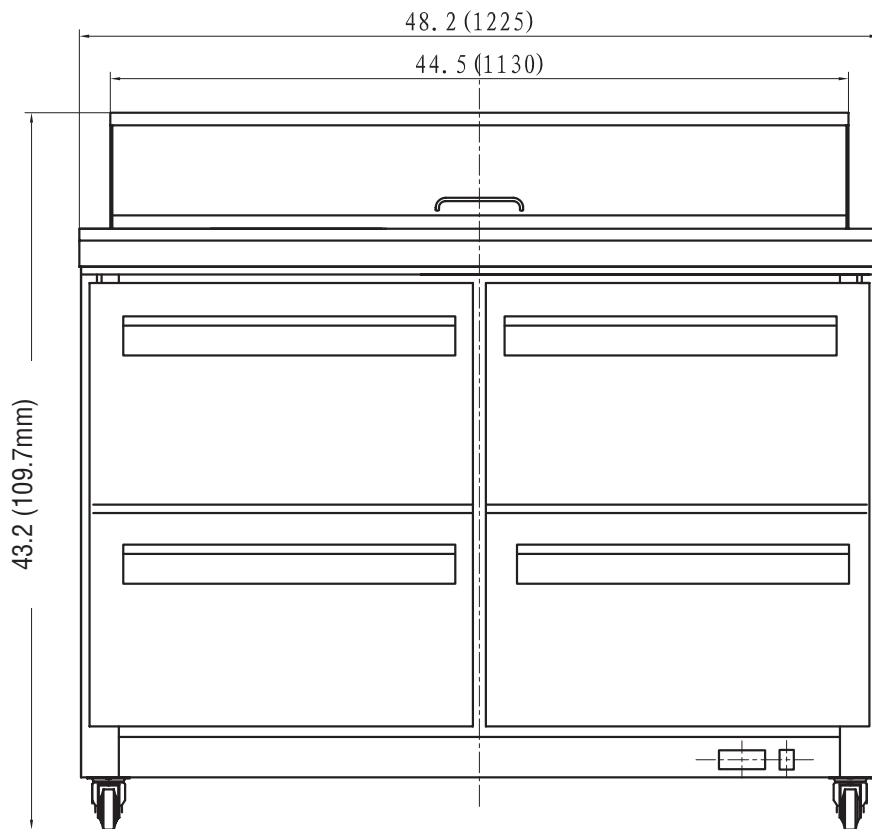

KMXCR-48MDLR

DIMENSIONS

Model	Dim (W"xD"xH")	Capacity	Temp	Watts	Doors	Weight	Pans
KKMXCR-48MDLR Refrigerator	48.2 x 34.5 x 43.2 1225 x 877 x 109.7mm	12 Cu Ft 339.8 L	33° to 41°F .5° to 5°C	805	2	313 lb 142 kg	18