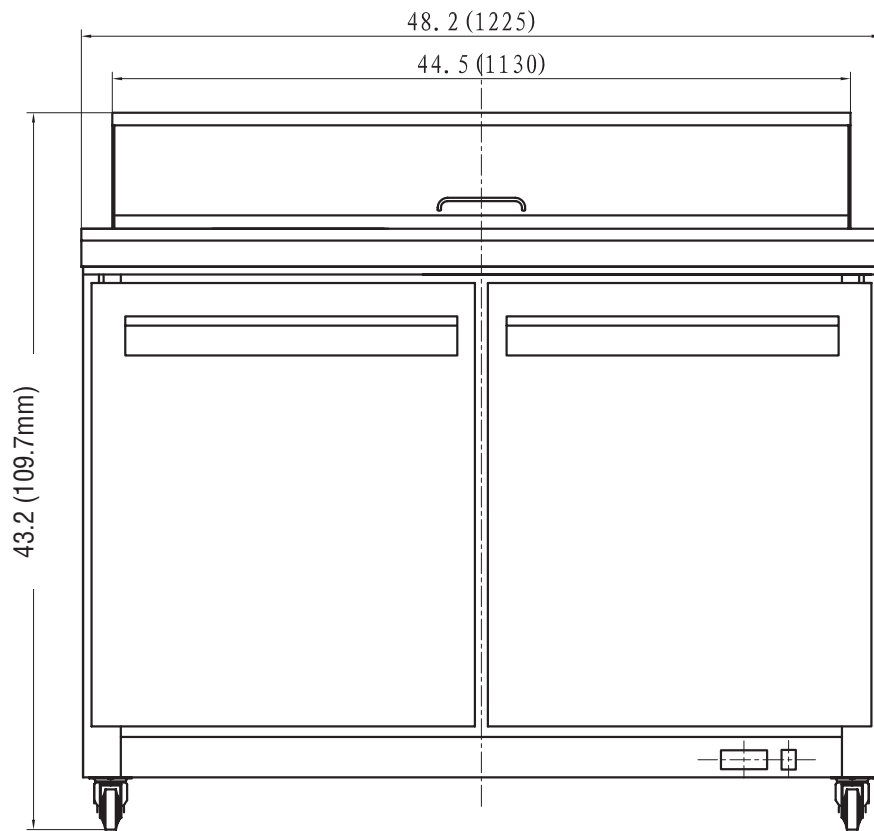

KMXCR-48M

FEATURES

KOLDRAFT Megatop Sandwich Station is designed for the ultimate in value. Temperature is digitally controlled and easily viewed from the exterior of the cabinet. Stainless steel exterior construction ensures years of long life and maximum durability. KOLDRAFT Megatop Sandwich Station provides unsurpassed quality at a value price.

DIMENSIONS

Model	Dim (W"xD"xH")	Capacity	Temp	Watts	Doors	Weight	Pans
KMXCR-48M Refrigerator	48.2 x 34.5 x 43.2 1225 x 877 x 109.7mm	12 Cu Ft 339.8 L	33° to 41°F .5° to 5°C	805	2	313 lb 142 kg	18